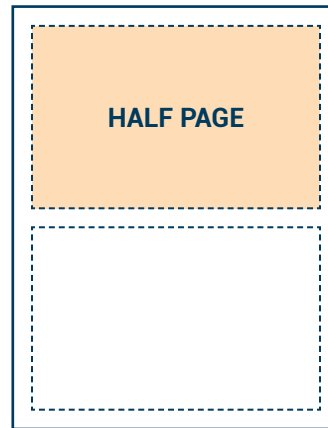

PRICE: \$400

SIZING:

- Safe area: 7.5"x10"
- Trim size: 8.5"x11" +.125"
- With Bleed: 8.75" x 11.25"

PRICE: \$400

SIZE: 8.5" x 11"

PRICE: \$200

SIZE: 7.5" x 4.75"

PRICE: \$100

SIZE: 3.5" x 4.75"

PRICE: \$50

SIZE: 3.5" x 2.125"

FILE FORMATS:

- Preferred file format is a print quality PDF
- All images in artwork must be no less than 330 DPI
- All fonts to be converted to outlines