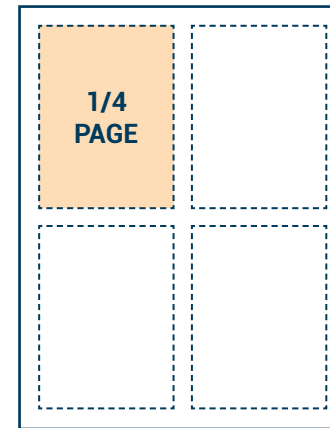

PRICE: \$400

SIZING:

- Safe area: 7.5"x10"
- Trim size: 8.5"x11" +.125"
- With Bleed: 8.75" x 11.25"

PRICE: \$400

SIZE: 8.5" x 11"

PRICE: \$200

SIZE: 7.5" x 4.75"

PRICE: \$100

SIZE: 3.5" x 4.75"

PRICE: \$50

SIZE: 3.5" x 2.125"

FILE FORMATS:

- Preferred file format is a print quality PDF
- All images in artwork must be no less than 330 DPI
- All fonts to be converted to outlines