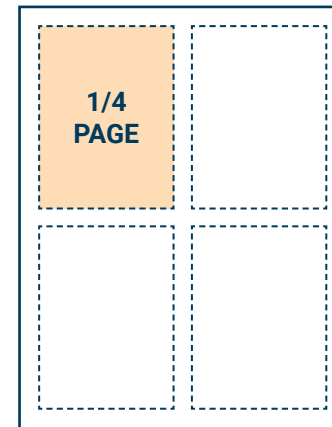

PRICE: \$400

SIZING:

- Safe area: 7.5" x 10"
- Trim size: 8.5" x 11"
+.125" (bleed)
- With Bleed: 8.75" x 11.25"

PRICE: \$400

SIZE: 8.5" x 11"

PRICE: \$200

SIZE: 7.5" x 4.75"

PRICE: \$100

SIZE: 3.5" x 4.75"

PRICE: \$50

SIZE: 3.5" x 2.125"

BOOKING INFORMATION:

To book advertising, please contact
Collette Deschenes, Promotions Coordinator at
Collette.Deschenes@nscsw.org

DESIGN REQUIREMENTS

- Preferred file format is a print quality PDF
- All images in artwork must be no less than 330 DPI
- All fonts to be converted to outlines
- Your ad must be sent to us with the proper magazine specs as mentioned