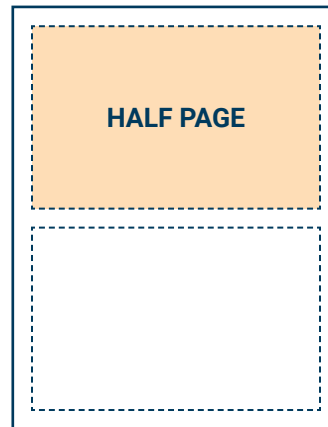

PRICE: \$400

SIZING:

- Safe area: 7.5" x 10"
- Trim size: 8.5" x 11"
+.125" (bleed)
- With Bleed: 8.75" x 11.25"

PRICE: \$400

SIZE: 8.5" x 11"

PRICE: \$200

SIZE: 7.5" x 4.75"

PRICE: \$100

SIZE: 3.5" x 4.75"

PRICE: \$50

SIZE: 3.5" x 2.125"

BOOKING INFORMATION:

To book advertising, please contact
Collette Deschenes, Promotions Coordinator at
Collette.Deschenes@nscsw.org

DESIGN REQUIREMENTS

- Preferred file format is a print quality PDF
- All images in artwork must be no less than 330 DPI
- All fonts to be converted to outlines
- Your ad must be sent to us with the proper magazine specs as mentioned